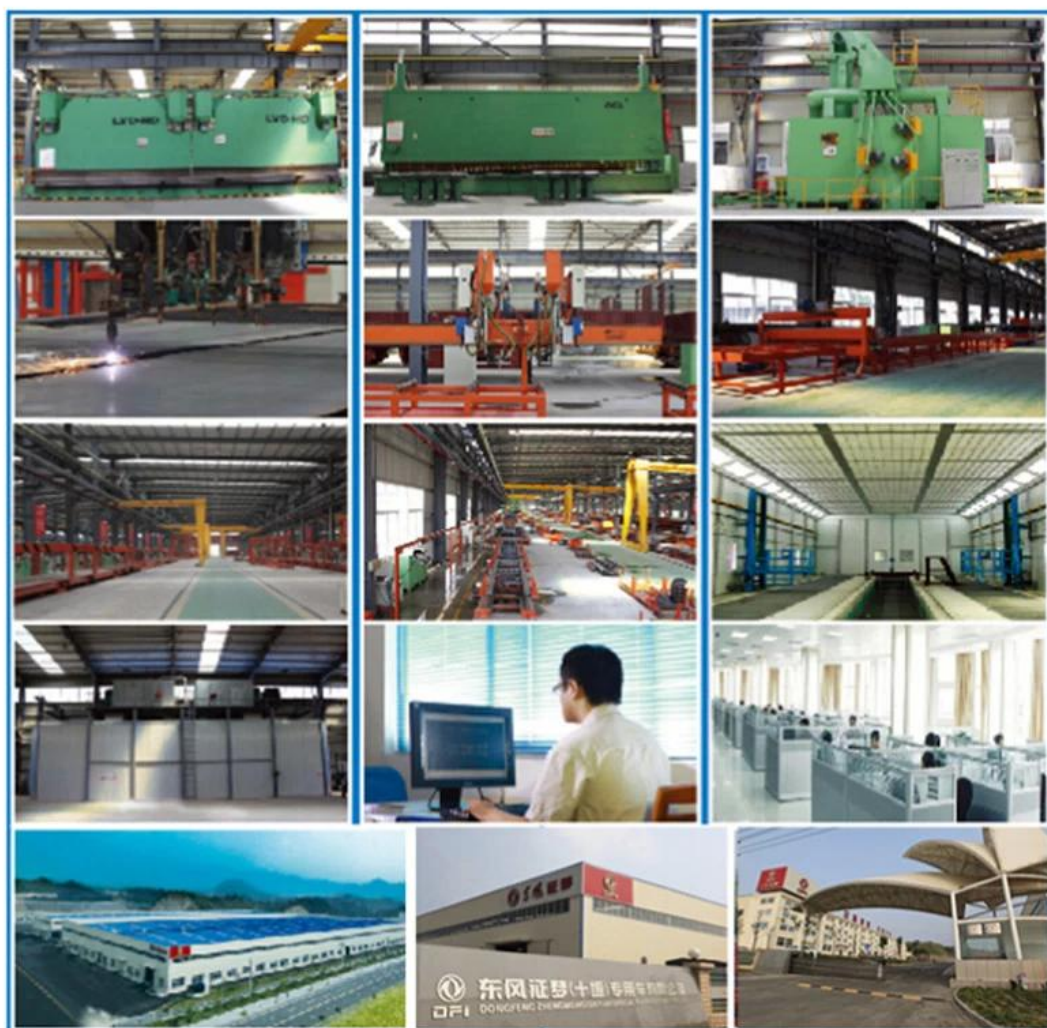

BASIC INFORMATION			
model number	DFL4251A	vhicle	tractor truck
drive wheel	6*4	wheelbase(mm)	3300+1350mm
emission standard	Euro5	engine	ISZ480 41
overall size	6960*2500*3770	wheel track(mm)	2040,1820/1820
curb weight(kg)	10200	rated load(kg)	14670
G.V.W(kg)	25000	max speed(km/h)	100
ENGINE			
model	ISZ480 41	cylinders	6
horse power	480	fuel type	desiel
torque	2321N.m	rated speed ratio	1900rpm
displacement	13200	power	353kw
CHASSIS			
gear box	ZF12AS2540 AMT	transmission type	automatic
forward gear	12	backward gear	2
tire No.s	10	oil tanker material	stainless steel
leaf spring	3/	rear axle capacity	13000kg
tire specification	295/80R22.5	oil tanker volume	600L

COMPANY Information

Miou is located in Shiyan, Hubei province, China. Our company is specialized in R & D, manufacture and sales of special purpose vehicles. We are the special purpose vehicles production base company of the Chinese Dongfeng Motor Group and also the Overseas Department of Dongfeng Zhengmeng Special Purpose Vehicle Co., Ltd.

FACTORY

Display

Partner

SHIPMENT

We can ship trucks by RO-RO or bulk vessel

For 90% of our shipment ,we will go by sea, to main continents such as Africa, middle east, south Asia ,south America,either by container or RO-RO or bulk vessel