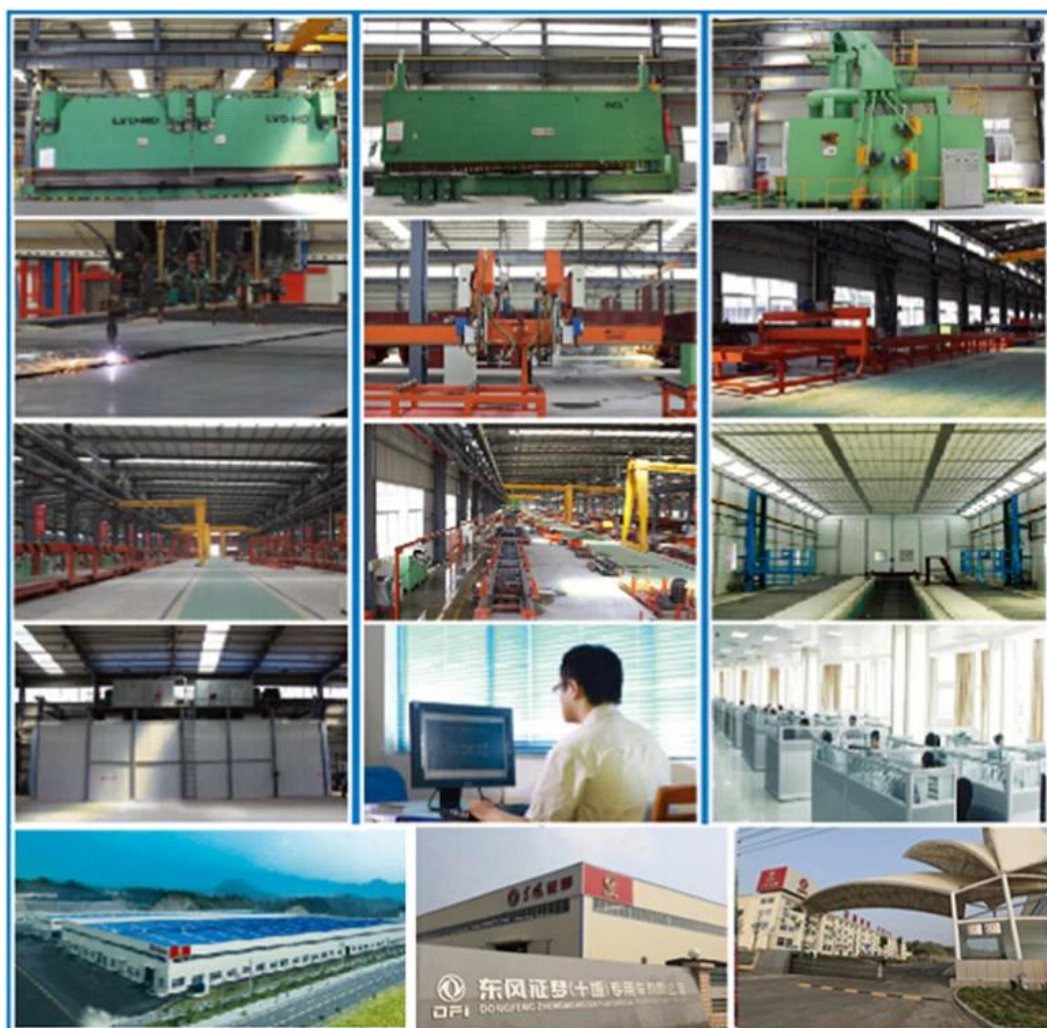

PRODUCT Display

Vehicle models	EQ5160TXST
Rated Weight (kg)	4155
The servicing Weight (kg)	11650
Wheelbase	5000,4700,4500

Number of spring leaf	8/10 + 8,7/9 + 6
Tyre Specifications	10.00-20,10.00R20,9.00-20,9.00R20,275/80R22.5 4753
Front/ Rear overhang	1430/2570
Rear track	1860,1800
Vehicle dimensions (l x w x h)	9000 x 2470 x 3030,2970 years
Total mass	16000
Fuel type	Diesel
Number of axes	2
Axle load	6000/10000
Number of tires	6
Approach/departure angle (°)	20/13
Front track	1880
Maximum speed (km / h)	90
Engine	ISDe210 40□ ISDe180 40 ISDe185 40,EQH180-40,ISB180 40
Displacement	6700,4500,6700,4752,5900
Power	155,132,136,132,132

COMPANY Information

Mu is located in Shiyan city, Hubei Province, China, is a research and development, production and sale of special vehicles of enterprises. Our company is located in Dongfeng special vehicle of the Group's production base in China, as well as Dongfeng sign dream special automobile limited company's overseas division.

FACTORY

Display

Partner

SHIPMENT

We can ship trucks by RO-RO or bulk vessel

For 90% of our shipment ,we will go by sea, to main continents such as Africa, middle east, south Asia ,south America,either by container or RO-RO or bulk vessel