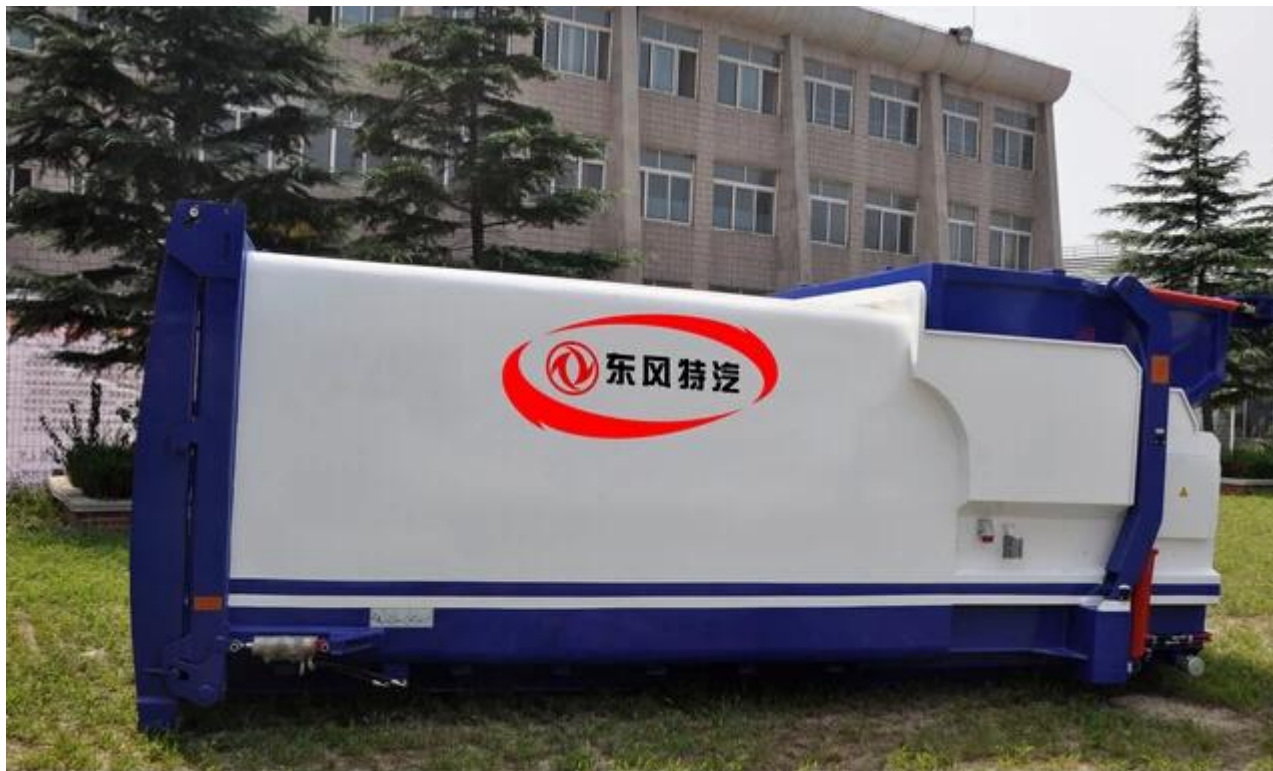

## Product Details

Chassis model:DFL1250A11

Condition:New

Feature:Removable garbage truck

Drive Wheel:4x2

Total weight:25000kgs

## Product Display

## Technical Parameter

Chassis model: DFL1250A11

Dimensions: 8290×2500×3180mm

Engine model: ISDE270 40

Total weight: 25000kgs

Fuel consumption L/100Km: 34.38, 35.23, 36.34, 36.96