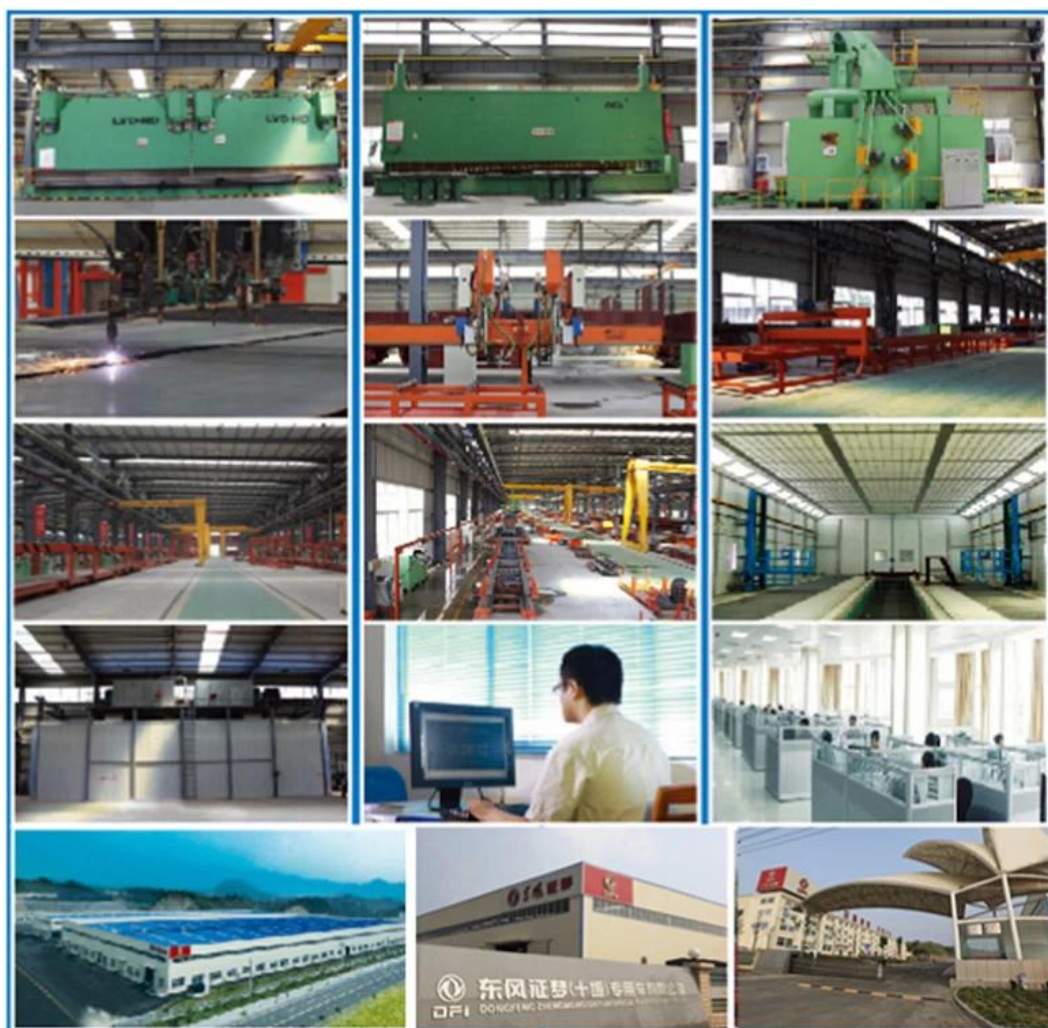

## COMPANY Information

Miou is located in Shiyan, Hubei province, China. Our company is specialized in R & D, manufacture and sales of special purpose vehicles. We are the special purpose vehicles production base company of the Chinese Dongfeng Motor Group and also the Overseas Department of Dongfeng Zhengmeng Special Purpose Vehicle Co., Ltd.

# FACTORY

Display