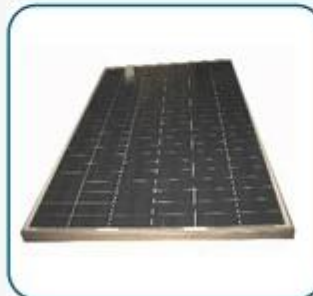

Mirror

Steering wheel with peach color

Onboard charger

Police lamp

Push-pull type battery loading

Rear Canopy

Solar panels

Steering