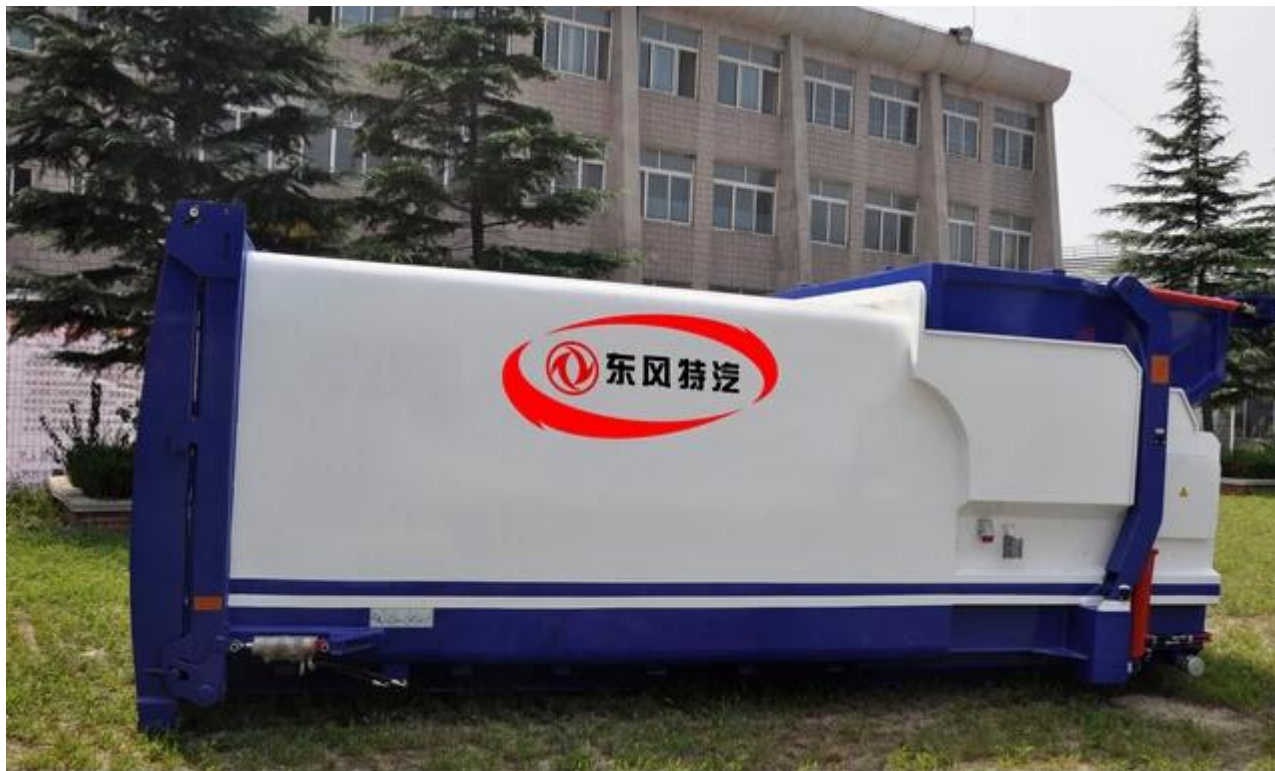

Product Details

Chassis model:DFL1250A11

Condition:New

Feature:Removable garbage truck

Drive Wheel:4x2

Total weight:25000kgs

Product Display

Technical Parameter

Chassis model: DFL1250A11

Dimensions: 8290×2500×3180mm

Engine model: ISDE270 40

Total weight: 25000kgs

Fuel consumption L/100Km: 34.38, 35.23, 36.34, 36.96

Our Company & Factory

Brief Introduction:

Miou is located in Shiyan, Hubei province, China. Our company is specialized in R & D, manufacture and sales of special purpose vehicles. We are the special purpose vehicles production base company of the Chinese Dongfeng Motor Group and also the Overseas Department of Dongfeng Zhengmeng Special Purpose Vehicle Co., Ltd.

Company Display:

Factory Display:

Package & Shipment

Packing: nude, covered with wax, small type can be put into 20'GP or 40'GP, big type can be carried by bulk carriers or ro-ro ship or according to your requirements