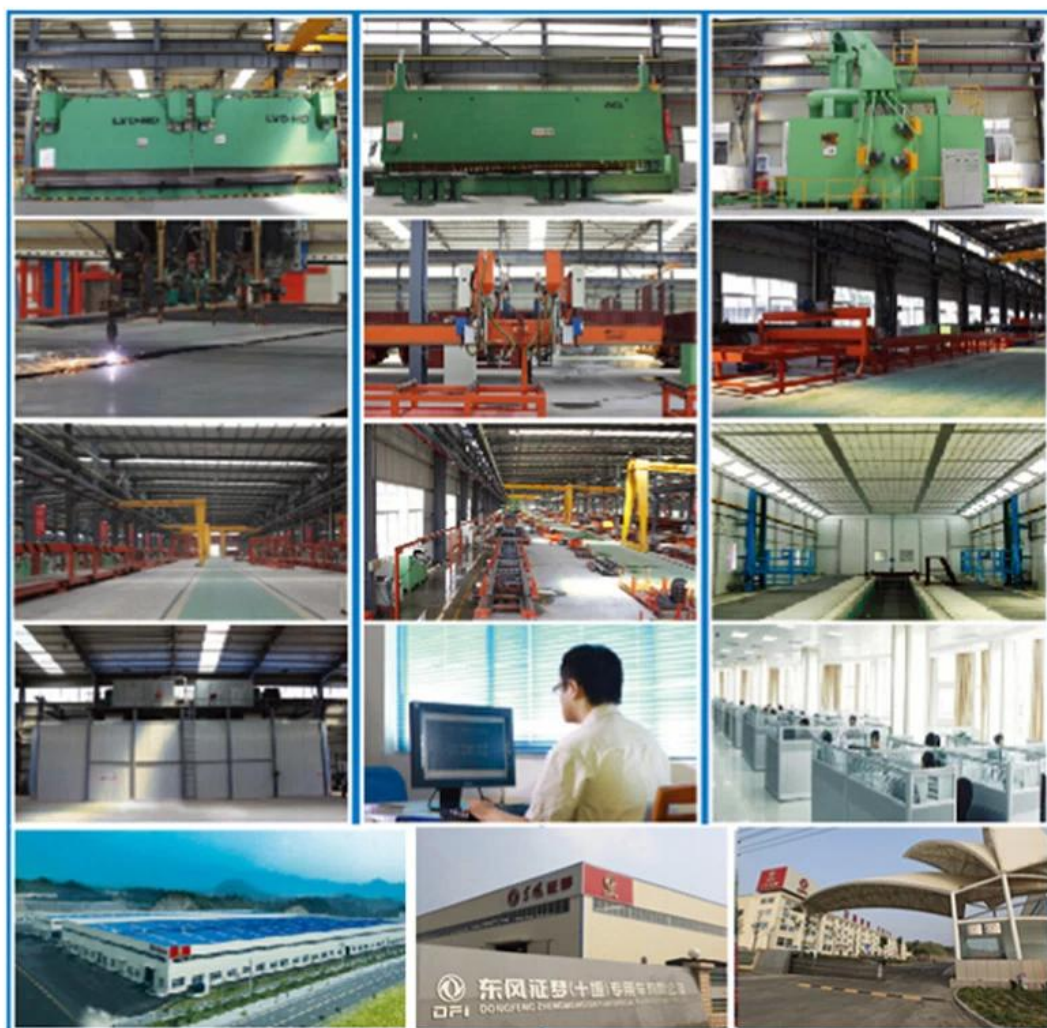

COMPANY Information

Miou is located in Shiyan, Hubei province, China. Our company is specialized in R & D, manufacture and sales of special purpose vehicles. We are the special purpose vehicles production base company of the Chinese Dongfeng Motor Group and also the Overseas Department of Dongfeng Zhengmeng Special Purpose Vehicle Co., Ltd.

FACTORY

Display

Partner

SHIPMENT

We can ship trucks by RO-RO or bulk vessel

For 90% of our shipment ,we will go by sea, to main continents such as Africa, middle east, south Asia ,south America,either by container or RO-RO or bulk vessel