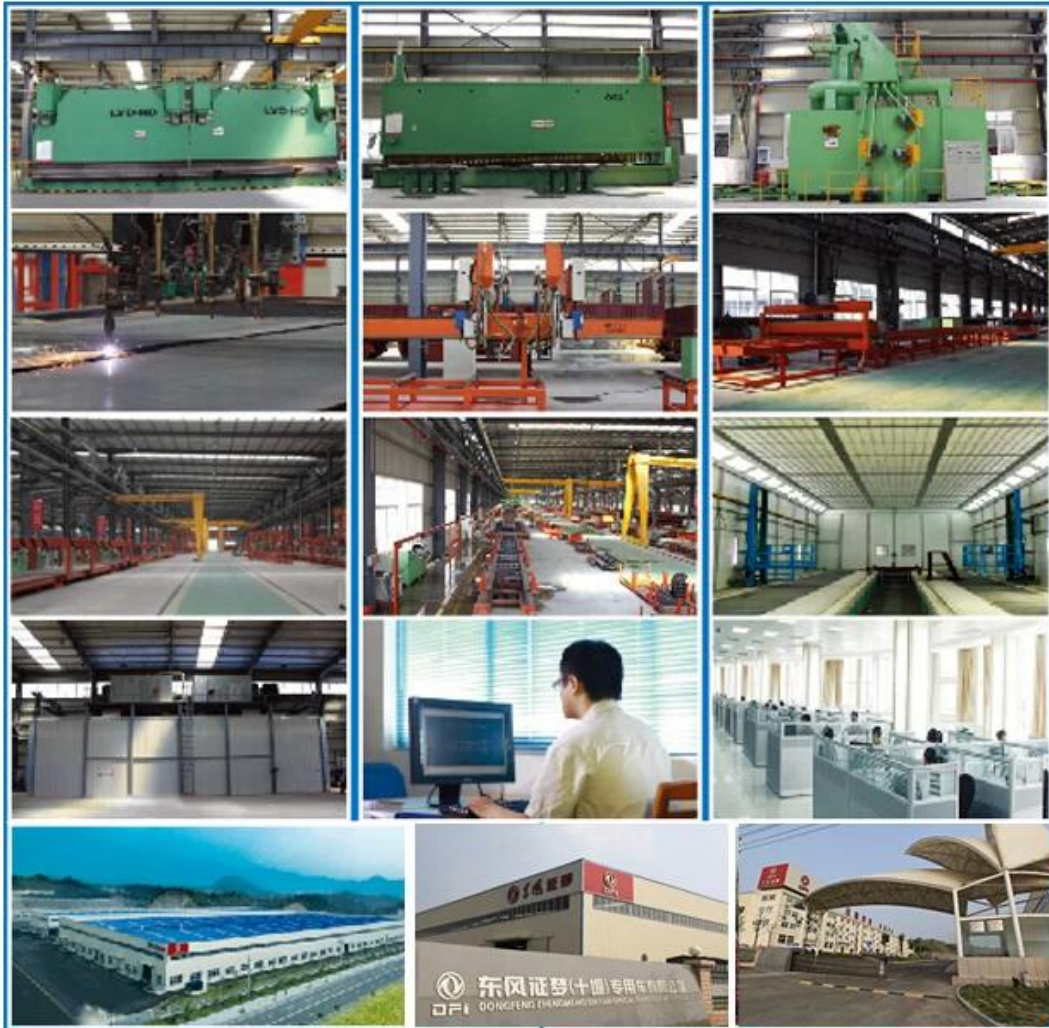

FACTORY Display

COMPANY Information

MIOU is the overseas department of DongFeng ZhengMeng Special Purpose Vehicle Co., Ltd which has been one of the market leaders for special vehicle in China since 1979. Our special vehicle has roundly passed the ISO9001-2000 and CCC (China Compulsory Certification).

With 1200 employees, 1499 devices, the most advanced production equipment for vehicles facilities and the reliable means of detection, best service can be provided for you.

Our leading productions include Truck mounted Crane, dump truck, water truck, garbage truck, fecal suction truck, Sewage suction truck, road sweeper, fuel tank truck, high-altitude operation truck, trainer truck, semi-Trailer, fire fighting truck, van truck and so on.

With the 40 years' hard work, we export vehicles to Russia, Ukraine, Kazakhstan, Azerbaijan,