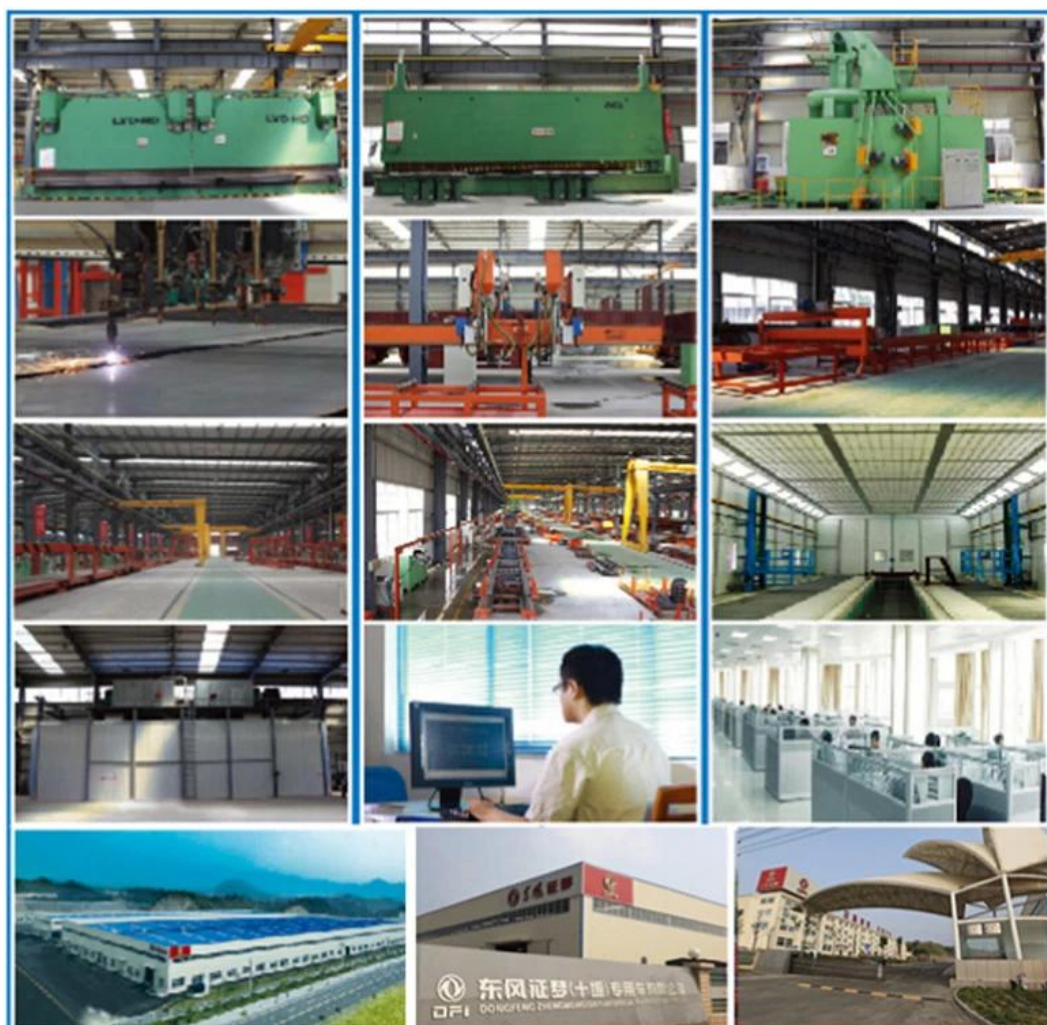

PRODUCT Display

www.mioutruck.com

产品型号	DFL4251A18
驱动形式	6 X 4
轴距	3900 + 1350 mm.
整车尺寸	7.46X2.5X3.7
货箱尺寸	2040/1860, 1860 mm.
额定载重	9.6 t
自重	25 t
整备质量	39 t
额定功率	90 kW
最大扭矩	13.8 t·m
排放标准	YC6MK375N-40
挡位数	6
最高车速	10.338L
爬坡能力	5%
额定功率	375hp
额定功率	276kW
最大扭矩	1500N·m
最大扭矩	1200-1500 rpm
最大扭矩	2100 rpm
最大扭矩	12JS180TA
最大扭矩	12gear
最大扭矩	2
最大扭矩	10 t
最大扭矩	315-80R
最大扭矩	2200L
最大扭矩	18000

FACTORY

Display

Partner

SHIPMENT

We can ship trucks by RO-RO or bulk vessel

For 90% of our shipment ,we will go by sea, to main continents such as Africa, middle east, south Asia ,south America,either by container or RO-RO or bulk vessel