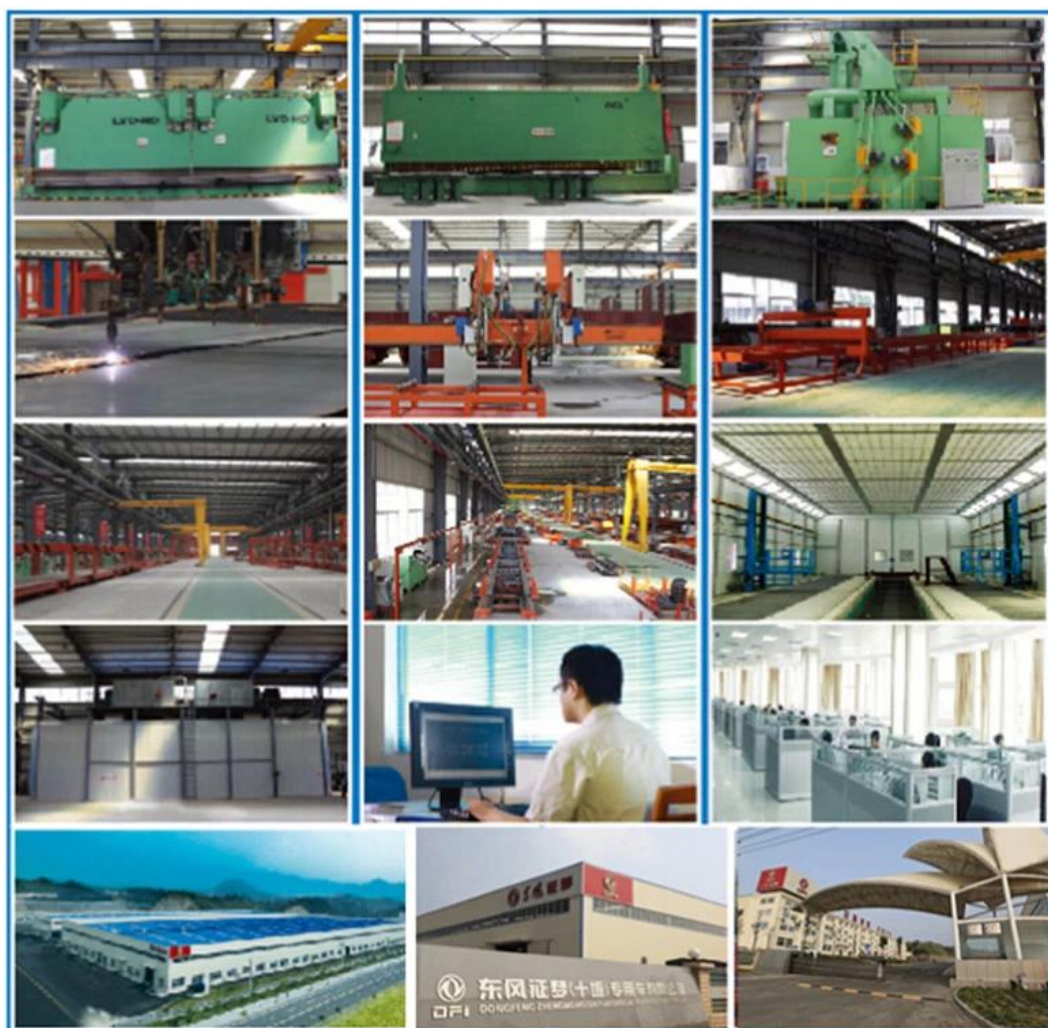

PRODUCT Display

www.mioutruck.com

产品型号	DFL4251A18
驱动形式	6 X 4
轴距	3900 + 1350 mm.
整车尺寸	7.46X2.5X3.7
货箱尺寸	2040/1860, 1860 mm.
额定载重	9.6 t
自重	25 t
整备质量	39 t
额定功率	90 kW
最大扭矩	13.8 t·m
排放标准	YC6MK375N-40
挡位数	6
最高车速	10.338L
爬坡能力	5%
额定功率	375hp
额定功率	276kW
最大扭矩	1500N·m
最大扭矩	1200-1500 rpm
最大扭矩	2100 rpm
最大扭矩	12JS180TA
最大扭矩	12gear
最大扭矩	2
最大扭矩	10 t
最大扭矩	315-80R
最大扭矩	2200L
最大扭矩	18000

FACTORY

Display

Partner

SHIPMENT

We can ship trucks by RO-RO or bulk vessel

For 90% of our shipment ,we will go by sea, to main continents such as Africa, middle east, south Asia ,south America,either by container or RO-RO or bulk vessel