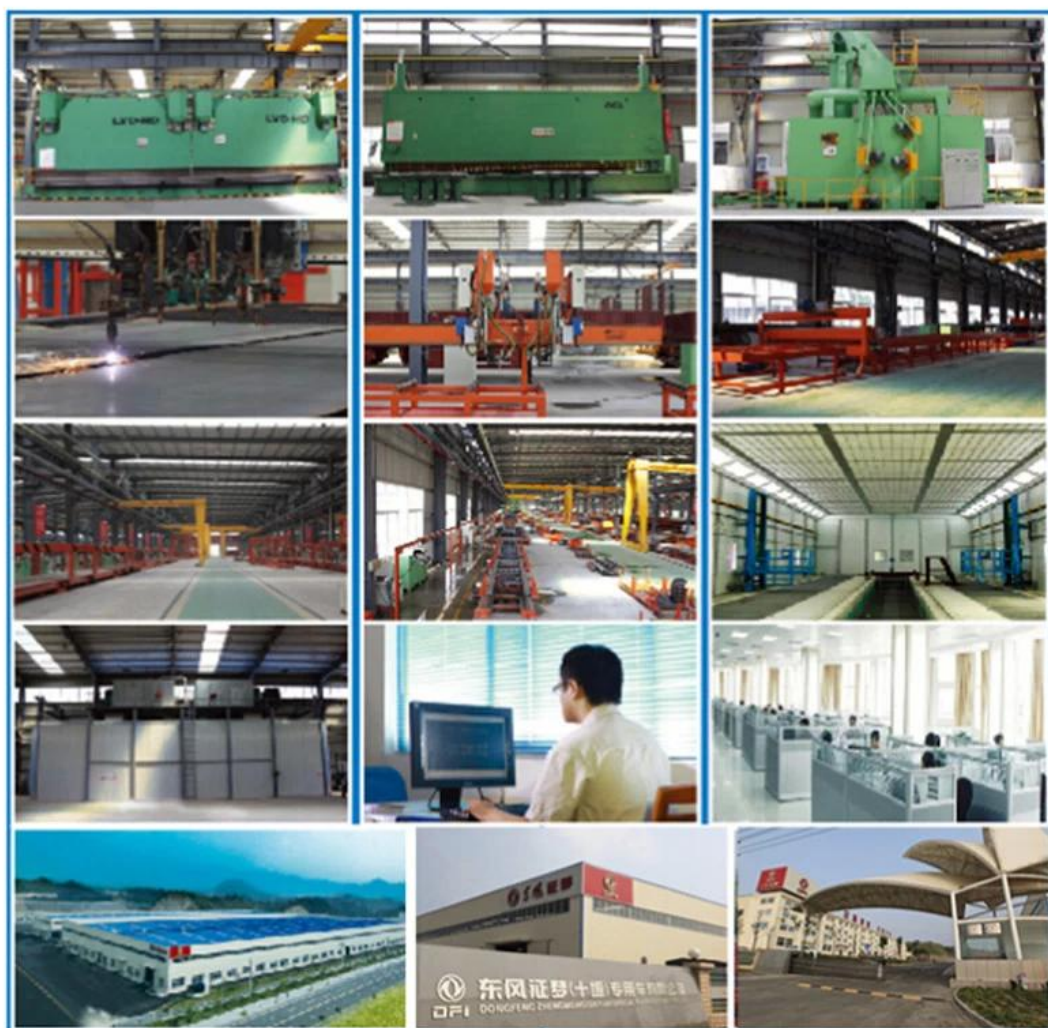

PRODUCT Display

www.mioutruck.com

产品型号	DFL4251A18
驱动形式	6 X 4
轴距	3900 + 1350 mm.
整车尺寸	7.46X2.5X3.7
货箱尺寸	2040/1860, 1860 mm.
额定载重	9.6 t
自重	25 t
整备质量	39 t
额定功率	90 kW
最大扭矩	13.8 t·m
排放标准	YC6MK375N-40
挡位数	6
燃油消耗率	10.338L
最高车速	100 km/h
额定车速	375hp
额定功率	276kW
最大扭矩	1500N·m
最大扭矩转速	1200-1500 rpm
最大扭矩	2100 rpm
最大扭矩	12JS180TA
最大扭矩	12gear
最大扭矩	2
最大扭矩	10 t
最大扭矩	315-80R
最大扭矩	2200L
最大扭矩	18000

FACTORY

Display

Partner

SHIPMENT

We can ship trucks by RO-RO or bulk vessel

For 90% of our shipment ,we will go by sea, to main continents such as Africa, middle east, south Asia ,south America,either by container or RO-RO or bulk vessel