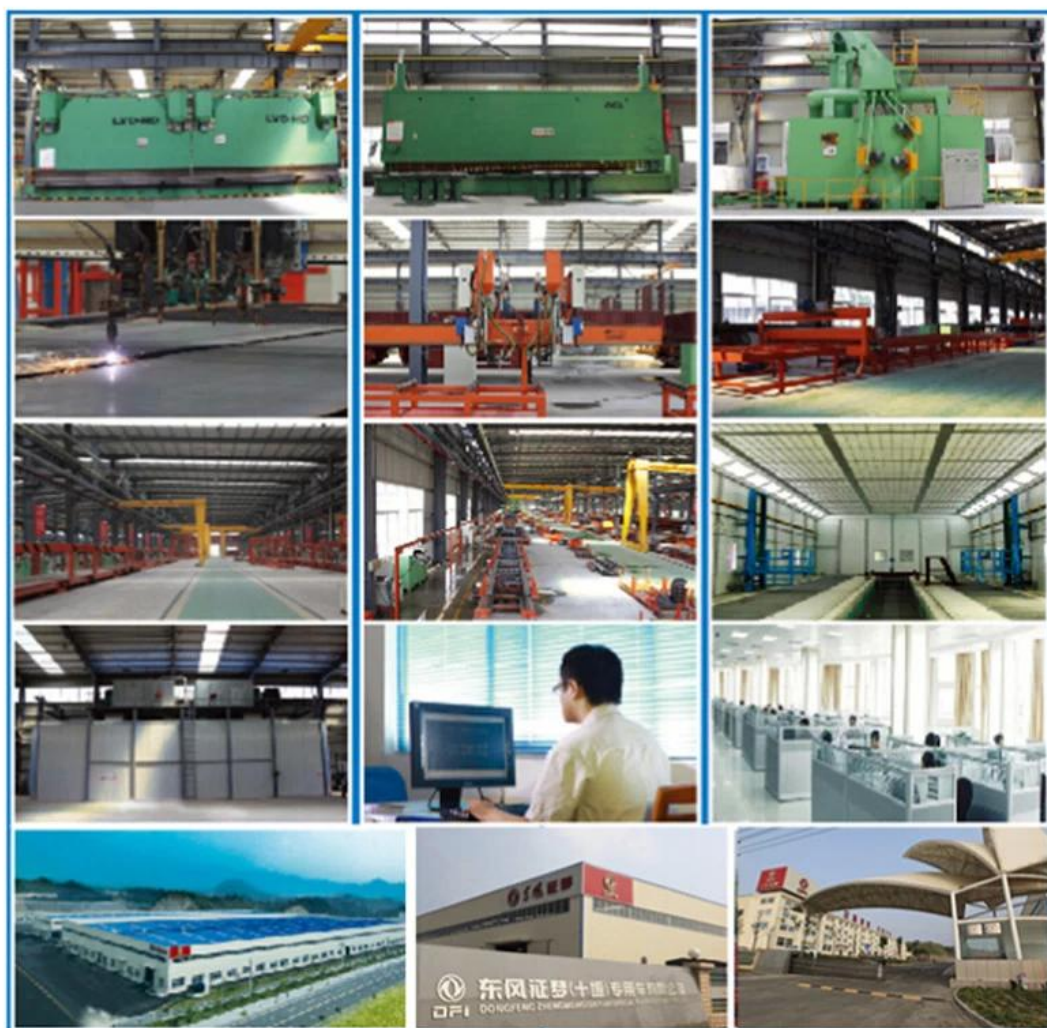

PRODUCT Display

www.mioutruck.com

产品型号	DFL4251A18
驱动形式	6 X 4
轴距	3900 + 1350 mm.
整车尺寸	7.46X2.5X3.7
货箱尺寸	2040/1860, 1860 mm.
额定载重	9.6 t
自重	25 t
最大总质量	39 t
额定功率	90 kW
最大扭矩	13.8 t·m
排放标准	YC6MK375N-40
挡位数	6
燃油消耗率	10.338L
最高车速	100 km/h
额定车速	375hp
额定功率	276kW
最大扭矩	1500N·m
最大扭矩转速	1200-1500 rpm
最大扭矩	2100 rpm
最大扭矩	12JS180TA
最大扭矩	12gear
最大扭矩	2
最大扭矩	10 t
最大扭矩	315-80R
最大扭矩	2200L
最大扭矩	18000

FACTORY

Display

Partner

SHIPMENT

We can ship trucks by RO-RO or bulk vessel

For 90% of our shipment ,we will go by sea, to main continents such as Africa, middle east, south Asia ,south America,either by container or RO-RO or bulk vessel