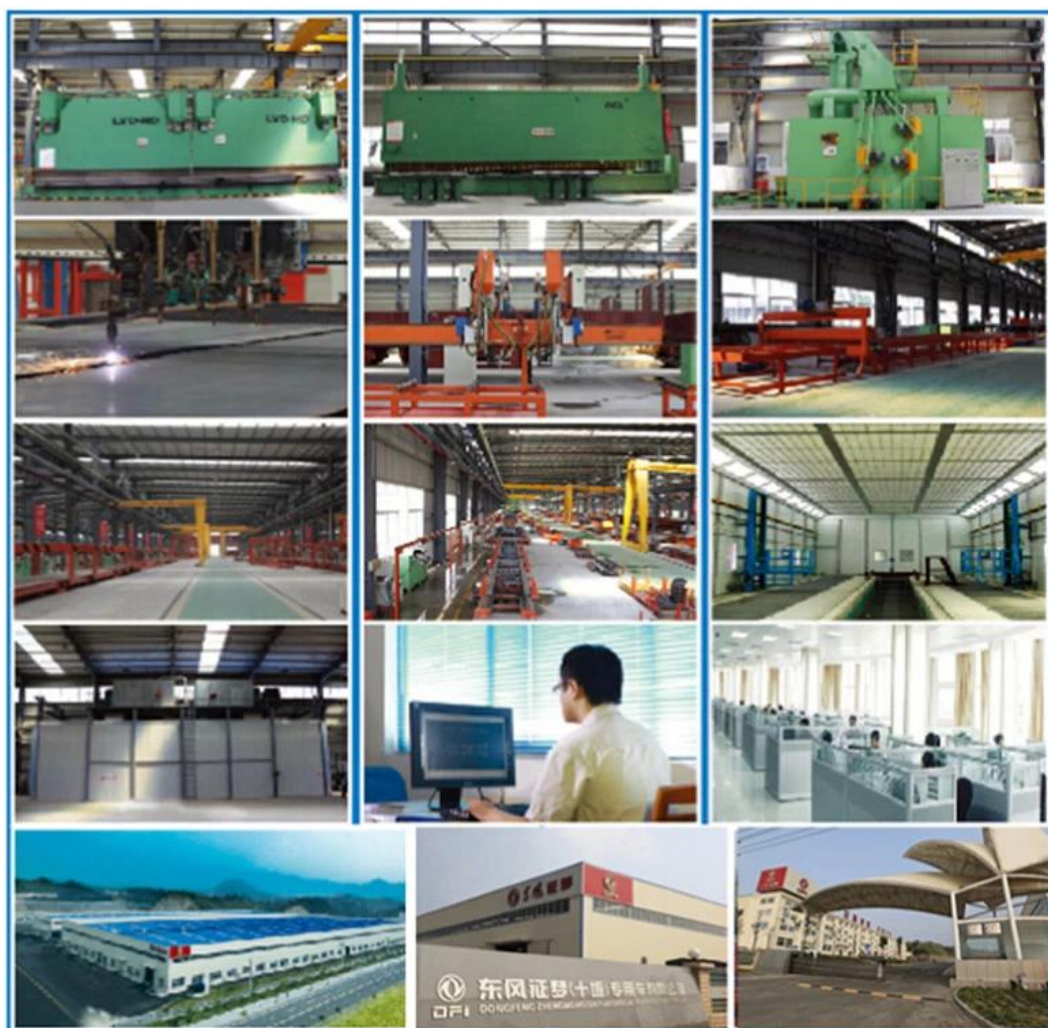

PRODUCT Display

www.mioutruck.com

产品型号	DFL4251A18
驱动形式	6 X 4
轴距	3900 + 1350 mm.
整车尺寸	7.46X2.5X3.7
货箱尺寸	2040/1860, 1860 mm.
额定载重	9.6 t
自重	25 t
最大总质量	39 t
额定功率	90 kW
最大扭矩	13.8 t·m
排放标准	YC6MK375N-40
挡位数	6
燃油消耗率	10.338L
最高车速	100 km/h
额定车速	375hp
额定功率	276kW
最大扭矩	1500N·m
最大扭矩转速	1200-1500 rpm
最大扭矩	2100 rpm
最大扭矩	12JS180TA
最大扭矩	12gear
最大扭矩	2
最大扭矩	10 t
最大扭矩	315-80R
最大扭矩	2200L
最大扭矩	18000

FACTORY

Display

Partner

SHIPMENT

We can ship trucks by RO-RO or bulk vessel

For 90% of our shipment ,we will go by sea, to main continents such as Africa, middle east, south Asia ,south America,either by container or RO-RO or bulk vessel