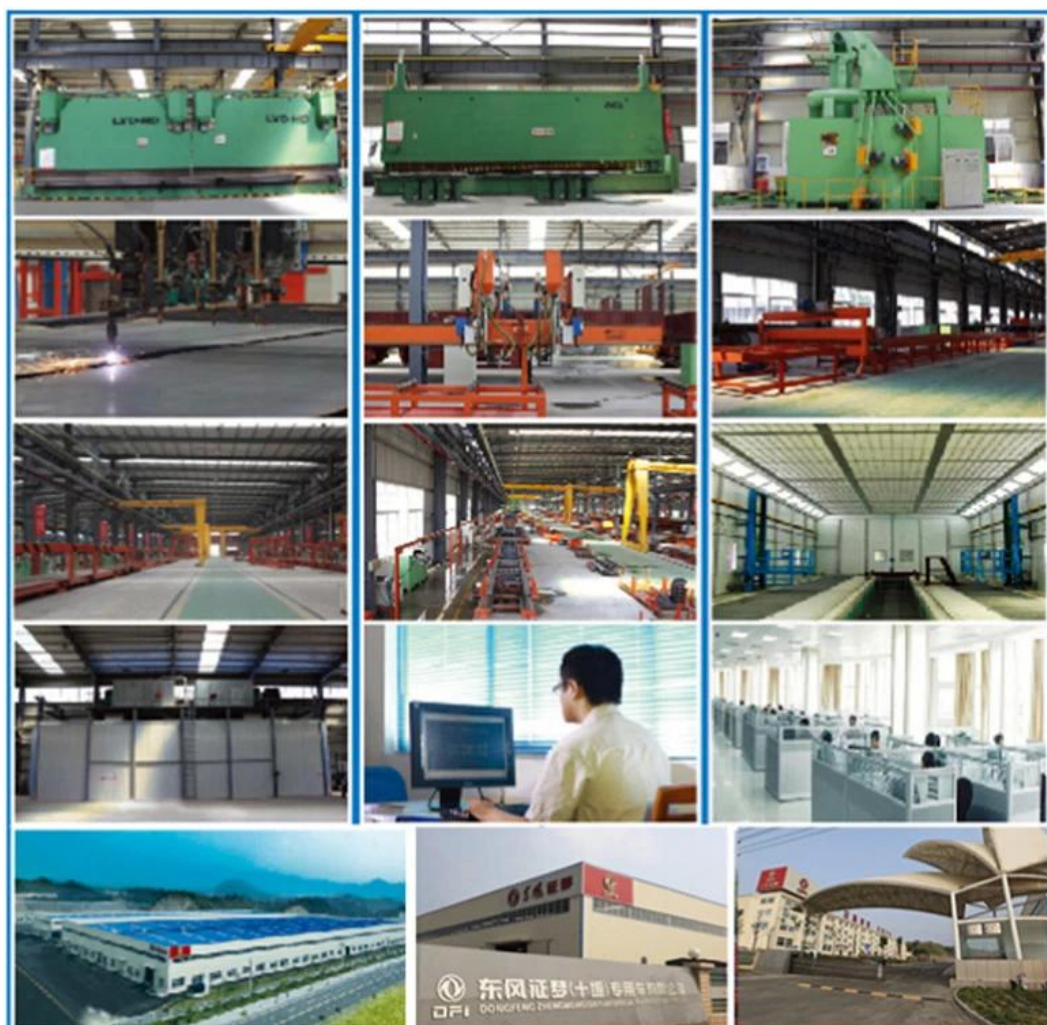

BASIC INFORMATION			
model number	DFL4251A	vhicle	tractor truck
drive wheel	6*4	wheelbase(mm)	3300+1350mm
emission standard	Euro5	engine	ISZ480 41
overall size	6960*2500*3770	wheel track(mm)	2040,1820/1820
curb weight(kg)	10200	rated load(kg)	14670
G.V.W(kg)	25000	max speed(km/h)	100
ENGINE			
model	ISZ480 41	cylinders	6
horse power	480	fuel type	desiel
torque	2321N.m	rated speed ratio	1900rpm
displacement	13200	power	353kw
CHASSIS			
gear box	ZF12AS2540 AMT	transmission type	automatic
forward gear	12	backward gear	2
tire No.s	10	oil tanker material	stainless steel
leaf spring	3/	rear axle capacity	13000kg
tire specification	295/80R22.5	oil tanker volume	600L

COMPANY Information

Miou is located in Shiyan, Hubei province, China. Our company is specialized in R & D, manufacture and sales of special purpose vehicles. We are the special purpose vehicles production base company of the Chinese Dongfeng Motor Group and also the Overseas Department of Dongfeng Zhengmeng Special Purpose Vehicle Co., Ltd.

FACTORY

Display

Partner

SHIPMENT

We can ship trucks by RO-RO or bulk vessel

For 90% of our shipment ,we will go by sea, to main continents such as Africa, middle east, south Asia ,south America,either by container or RO-RO or bulk vessel