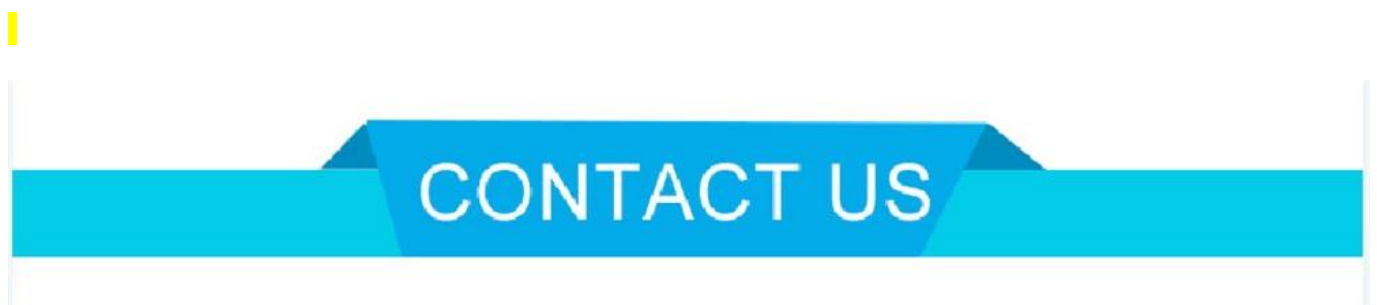

A: Gần 3000 các đơn vị

Q: Làm thế nào để bạn kiểm soát chất lượng của sản phẩm?

A: Nhà Máy Của Chúng Tôi là tiêu chuẩn sản xuất workshop, có ISO CCC BV Chứng Nhận, công nhân của chúng tôi được đào tạo tốt. Sản phẩm của chúng tôi dưới một quá trình kiểm tra rà soát.

Q: Làm thế nào về sản phẩm của bạn Hệ thống dịch vụ sau bán hàng?

A: nước xuất khẩu chính của chúng tôi đã chấp nhận dịch vụ sau bán hàng, một số quốc gia đã sử dụng dịch vụ thứ ba.

Q: bạn có chấp nhận đơn đặt hàng tùy chỉnh? Thứ tự MOQ của bạn là gì?

A: Vâng, chúng tôi làm, MOQ của chúng tôi là 1 bộ.

Q: Điều khoản thanh toán là gì?

A: Bằng T / T hoặc L / C trả ngay.

Q: Bạn đã xuất khẩu quốc gia nào?

A: xe tải đặc biệt của chúng tôi có thể được tìm thấy ở nhiều nơi trên thế giới, như Nga, Ukraine, Kazakhstan, Azerbaijan, Iran, Iraq, Algeria, Thổ Nhĩ Kỳ, Brazil, Thái Lan, Việt Nam, Angola vv và đạt được danh tiếng tốt từ thị trường địa phương.

Chúng tôi cung cấp cho bạn chân thành dịch vụ nếu bạn có quan tâm, hãy liên hệ với chúng tôi ngay bây giờ!

Ghi chú:

Thông tin trên chỉ để bạn tham khảo. Chúng tôi có thể sản xuất các xe tải theo yêu cầu của bạn và chúng tôi có thể đáp ứng tất cả nhu cầu của bạn.