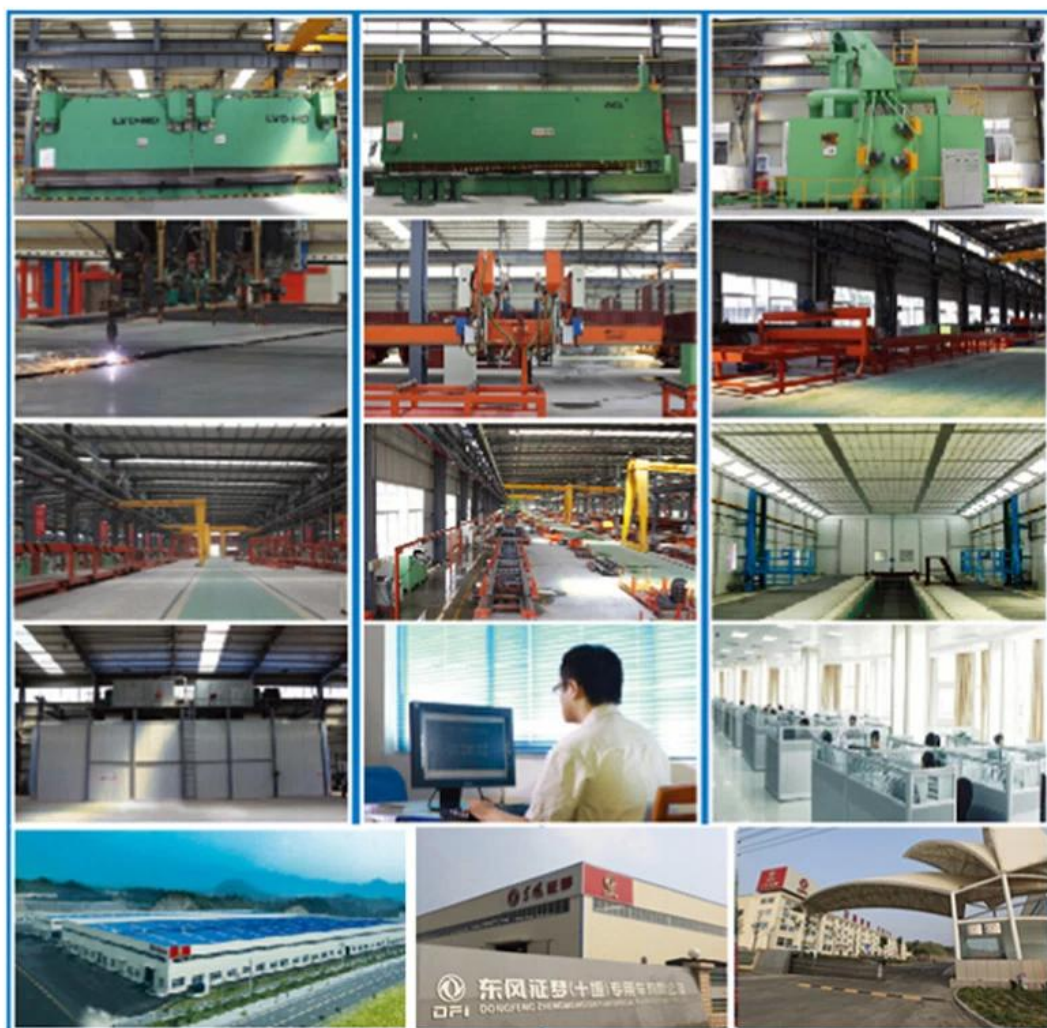

FACTORY

Display