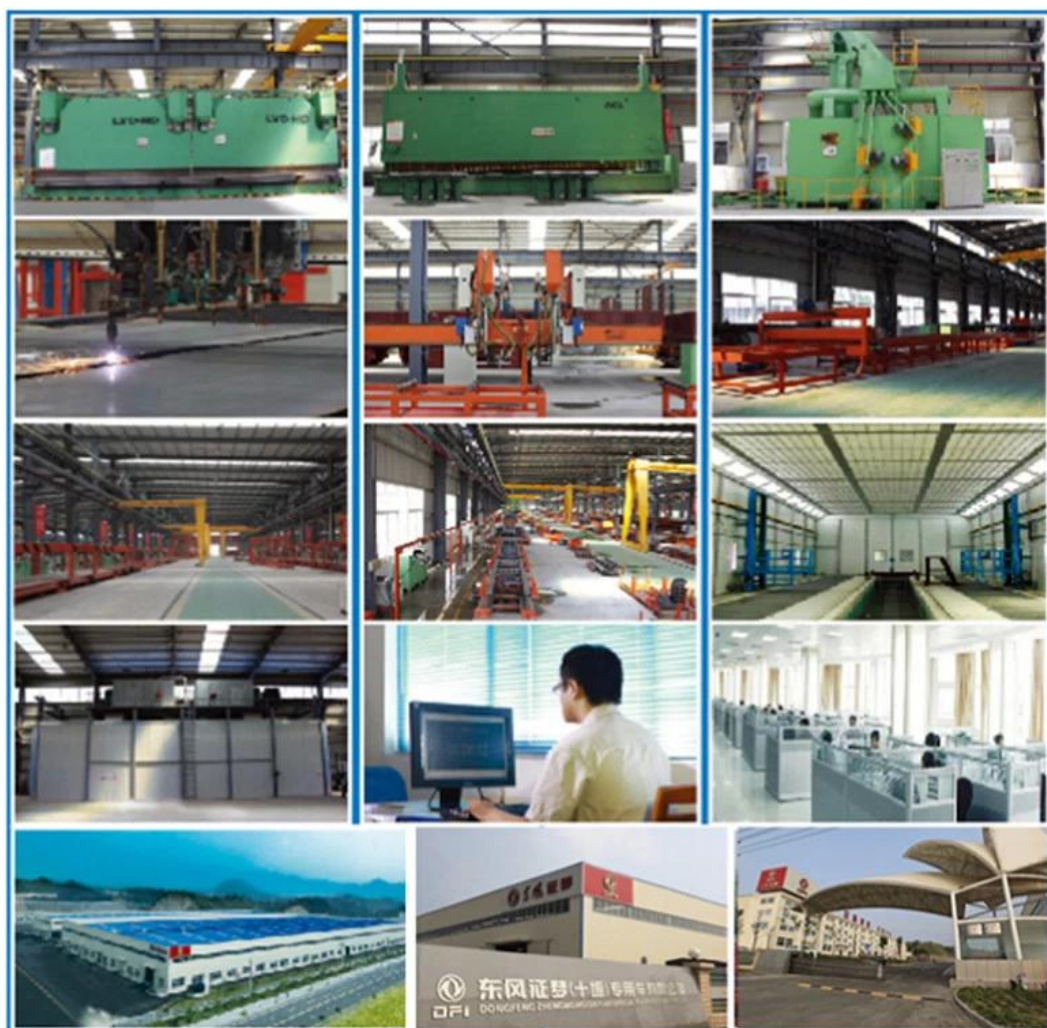

# PRODUCT Display

Truck model	LZ4251T7DB
Wheelbase	3900+1350mm
Transmission case	Fast 12JSD240TA
Body dimensions(L x W x H)	7.235*2.495*3.8
The front / rear wheel	2046/1840/1840
Rear axle ratio	2.867
Engine	Dongfeng Cummins ISZ520 51
Drive form	6X4
Vehicle weight	8.8Ton
Total tractive weight	40Ton
Total weight	24.995Ton
Max speed	100km/h
Engine	ISZ520 51
Fuel type	Diesel
Displacement	12.972L
Max horsepower	520hp
Torque	2458N·m
Rated speed	2100rpm

## COMPANY Information

Miou is located in Shiyan, Hubei province, China. Our company is specialized in R & D, manufacture and sales of special purpose vehicles. We are the special purpose vehicles production base company of the Chinese Dongfeng Motor Group and also the Overseas Department of Dongfeng Zhengmeng Special Purpose Vehicle Co., Ltd.

# FACTORY

Display