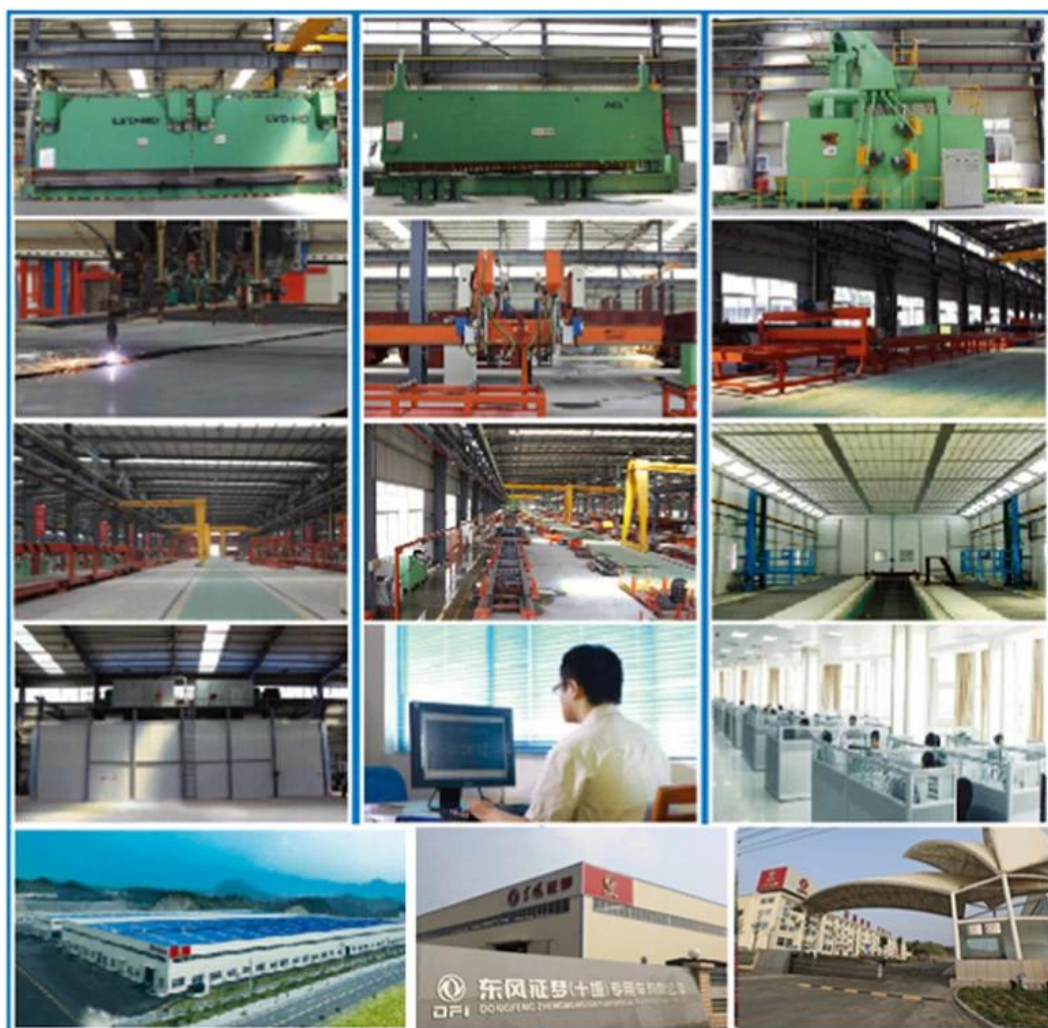

BASIC INFORMATION			
model number	DFL4251A	vhicle	tractor truck
drive wheel	6*4	wheelbase(mm)	3300+1350mm
emission standard	Euro5	engine	ISZ480 41
overall size	6960*2500*3770	wheel track(mm)	2040,1820/1820
curb weight(kg)	10200	rated load(kg)	14670
G.V.W(kg)	25000	max speed(km/h)	100
ENGINE			
model	ISZ480 41	cylinders	6
horse power	480	fuel type	desiel
torque	2321N.m	rated speed ratio	1900rpm
displacement	13200	power	353kw
CHASSIS			
gear box	ZF12AS2540 AMT	transmission type	automatic
forward gear	12	backward gear	2
tire No.s	10	oil tanker material	stainless steel
leaf spring	3/	rear axle capacity	13000kg
tire specification	295/80R22.5	oil tanker volume	600L

COMPANY Information

Miou is located in Shiyan, Hubei province, China. Our company is specialized in R & D, manufacture and sales of special purpose vehicles. We are the special purpose vehicles production base company of the Chinese Dongfeng Motor Group and also the Overseas Department of Dongfeng Zhengmeng Special Purpose Vehicle Co., Ltd.

FACTORY

Display

Partner

SHIPMENT

We can ship trucks by RO-RO or bulk vessel

For 90% of our shipment ,we will go by sea, to main continents such as Africa, middle east, south Asia ,south America,either by container or RO-RO or bulk vessel